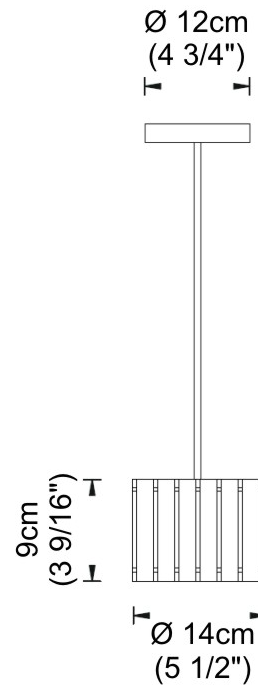

PROJECT	
TYPE	
SPECIFIER	
QUANTITY	
DATE	

LUZ OCULTA SUSPENSION

D51043- : D51043-BRA-NAT

base number

1. To build a product code in our configurator select the specify button on the base model # product page
2. To build a manual product code on this datasheet choose from the options listed below in blue font and add the suffix to the base model #

GENERAL

Series: Luz Oculata
Partner: Fambuena
Division: Design
Installation: Suspension
Product Type: Pendant
Mounting Location: Ceiling
Light Distribution: Direct / Indirect

PHYSICAL

Shape: Drum
Diameter (mm): 140
Diameter (in): 5 1/2
Height (mm): 90
Height (in): 3 9/16
Fixture Material: Metal / Wood
Primary Material: Wood
Cable Details: Cable length 2m / 79"

ELECTRICAL

Lamp Type: LED Retrofit
Total Output Wattage (W): 30
Driver Included: No

LED

OPTICAL

RATINGS AND CERTIFICATIONS

Certified By: CSA Certified to UL and CSA Standards